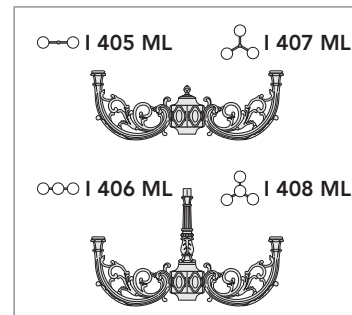

CIME ML - ML HEADS

ARABESCATA