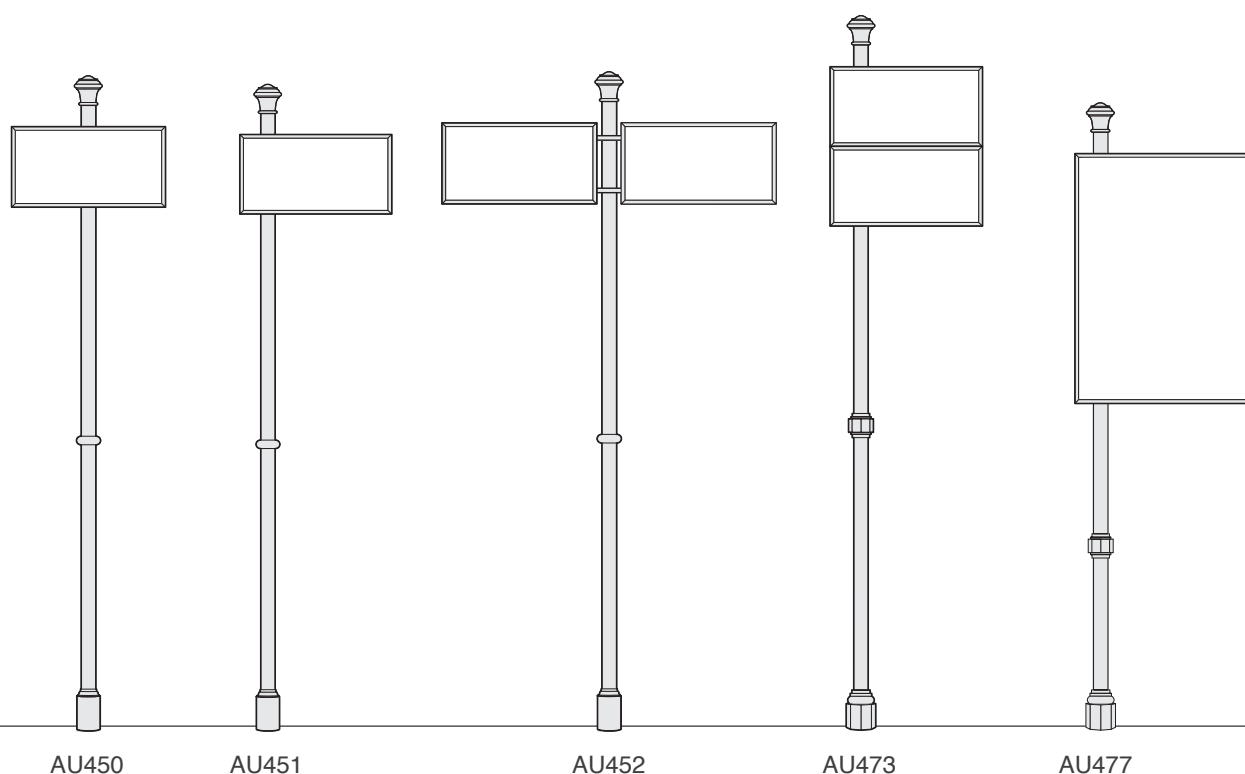

AU577 MF
AU583 MF

AU578 BF
AU584 BF

AU579 BF
AU585 BF

AU580 BF
AU586 BF

AU581 BF
AU587 BF

PALINE BURANCO E IMPERO

For the toponymy section we offer complete solutions for monumental signalling and for identifying places. The frames for signs and banners, the bases, the fan-shaped supports for the panels and the cornices are made with artistic casting of powder-coated aluminium, guaranteeing not only a pleasant aesthetic appearance, but also solidity and durability when exposed to atmospheric agents.

Frames for signs supported by galvanized iron poles for signaling monuments and for toponymy. Base and top in artistic aluminum casting. Support for fixing the table with a laser-cut slot in sheet metal. Installation by grouting in a plinth with masonry.