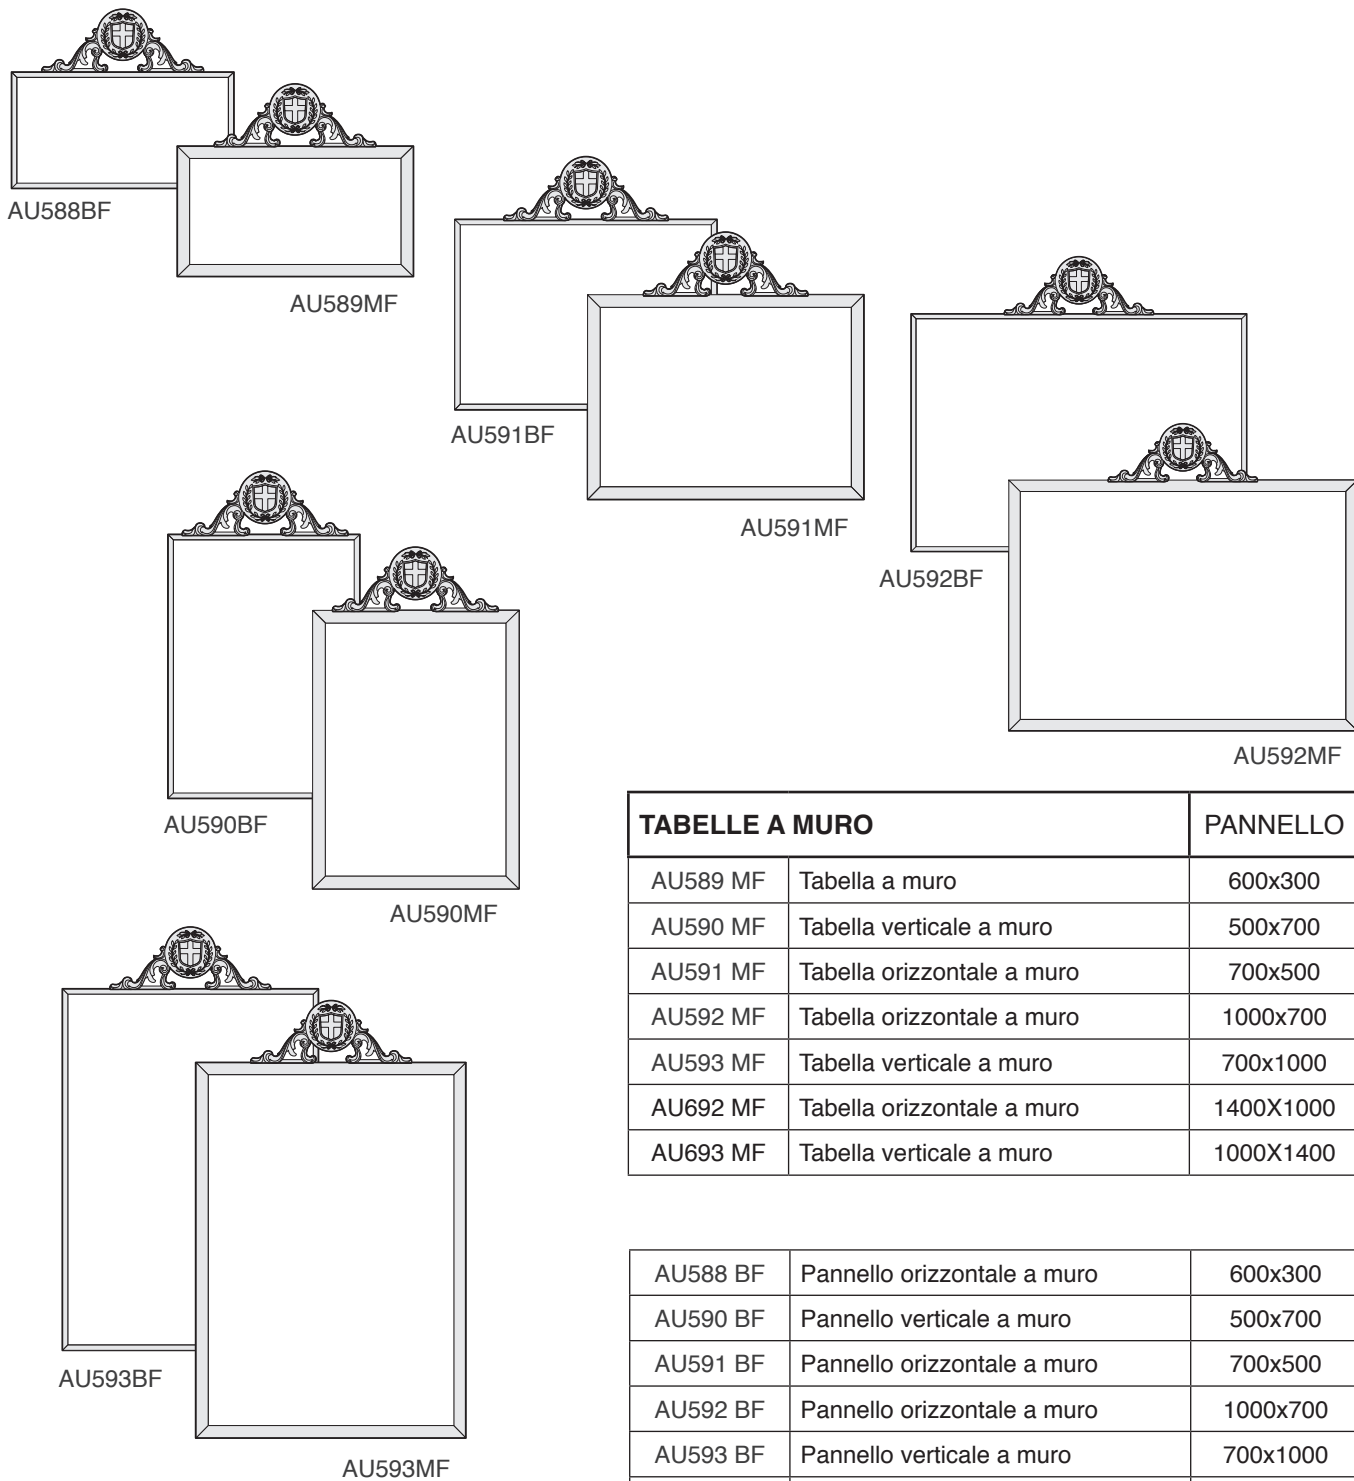

TABELLE A MURO		PANNELLO
AU589 MF	Tabella a muro	600x300
AU590 MF	Tabella verticale a muro	500x700
AU591 MF	Tabella orizzontale a muro	700x500
AU592 MF	Tabella orizzontale a muro	1000x700
AU593 MF	Tabella verticale a muro	700x1000
AU692 MF	Tabella orizzontale a muro	1400X1000
AU693 MF	Tabella verticale a muro	1000X1400

AU588 BF	Pannello orizzontale a muro	600x300
AU590 BF	Pannello verticale a muro	500x700
AU591 BF	Pannello orizzontale a muro	700x500
AU592 BF	Pannello orizzontale a muro	1000x700
AU593 BF	Pannello verticale a muro	700x1000
AU692 BF	Pannello orizzontale a muro	1400X1000
AU693 BF	Pannello verticale a muro	1000X1400