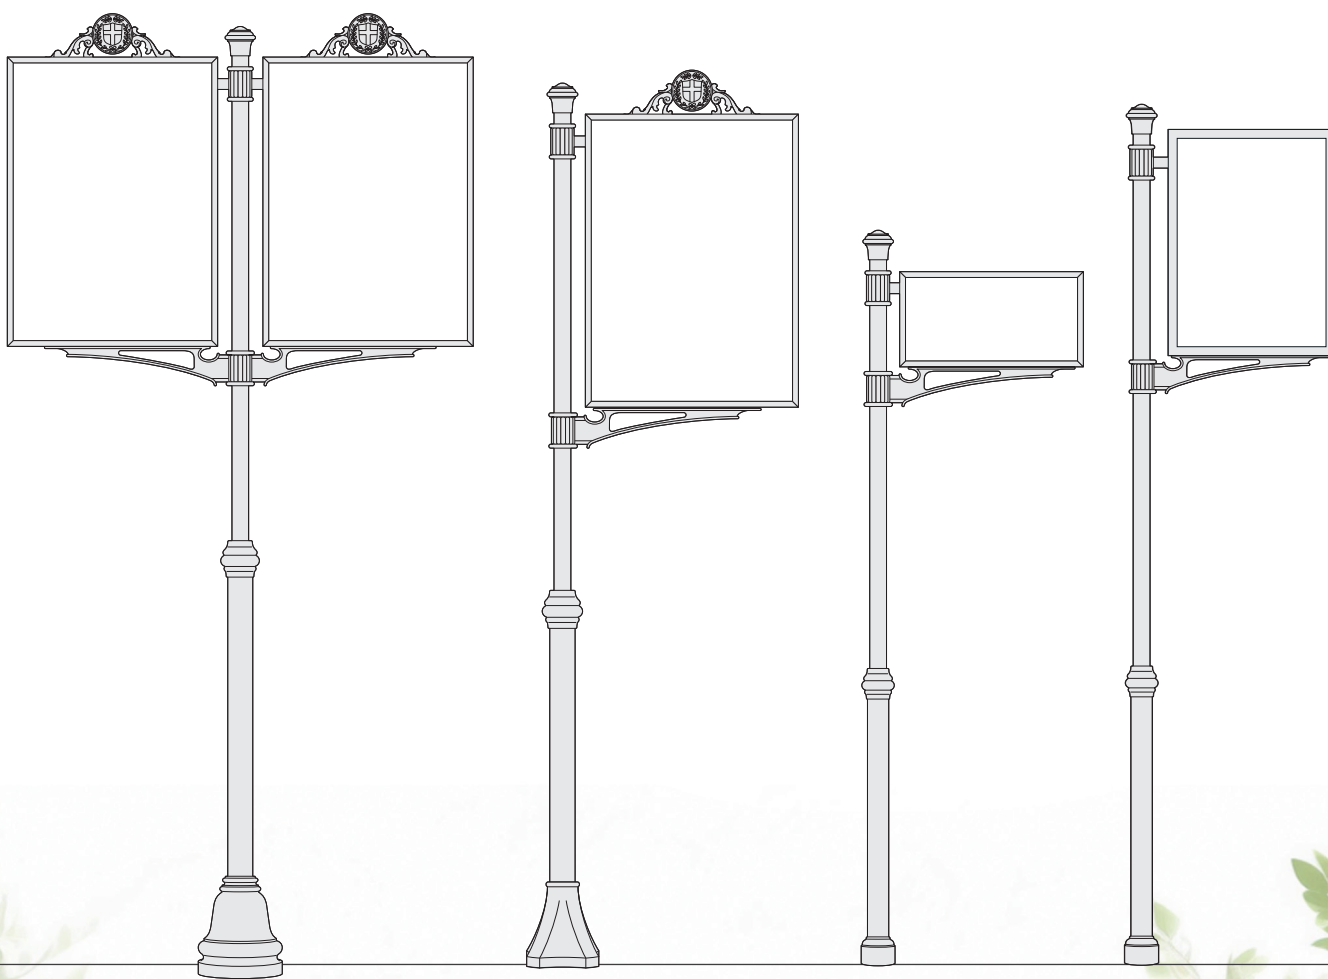

PALINE A BANDIERA

Paline porta-cartello e per toponomastica realizzate con tubo in ferro rastremato con base, sbalzo a sostegno cartello e cimasa. La cimasa decorativa è realizzata in fusione artistica di alluminio, con la possibilità di riprodurre lo stemma araldico direttamente nella fusione. Fissaggio al suolo mediante inserimento in plinto con muratura.

Signposts and toponymy posts made of tapered iron tube with base, overhang to support the sign and cymatium. The decorative cymatium is made of artistic aluminum casting, with the possibility of reproducing the heraldic coat of arms directly in the casting. Fixing to the ground by means of insertion in a plinth with masonry.

	n°	PANNELLO	ALTEZZA
AU572	1	600X300	2500
AU672	1		3000
AU674	2		3000
AU420	1	500X700	3000
AU421	1		3500
AU422	2		3500
AU570	1	700X1000	3000
AU571	1		3500
AU673	2		3500

BASI DISPONIBILI

CAIRO - CALICE - MATUZIA - OLIMPIA - TIGULLIO - TUSCANIA