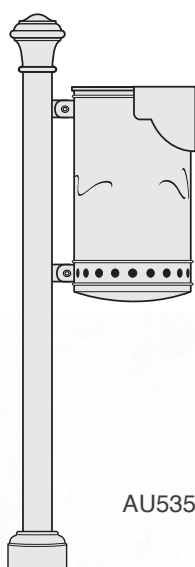

AU535

DOPPIO