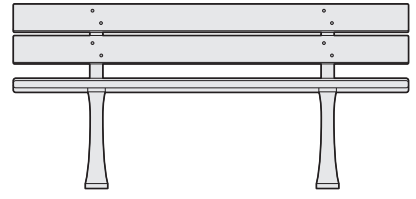

SERIE LIONESE

1600x740 h.430