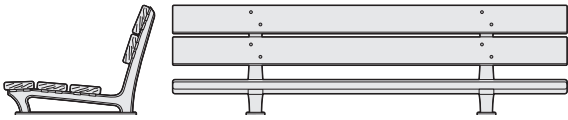

Our products are designed to enhance the most diverse contexts and at the same time improve the quality of life spent in these places.

SERIE LIONESE

AU501

1600x740 h.430

A MURETTO

PANCA

AU595

1600x490 h.150