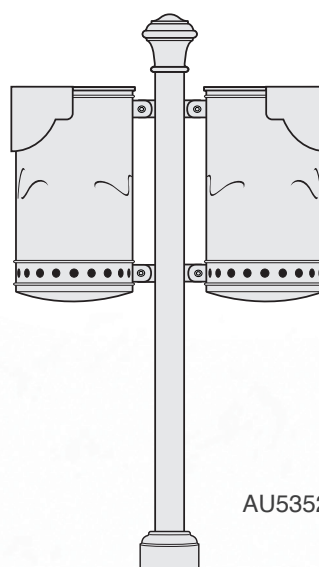

CESTINI PORTARIFIUTI

LITTER BINS

Contenitori in lamiera di acciaio punzonata e rullata, con fondello saldato. La bocca superiore è apribile per il fissaggio e la rimozione dei sacchetti. Sono montati su paletti con struttura in tubo di ferro con decori in fusione di alluminio, oppure su paletti in fusione di alluminio. Fissaggio al suolo in plinto di fondazione.

The container, on which is possible apply the heraldic crest, is made in steel grate or sheet. The upper section is openable to permit insertion and removal of plastic waste bags. Are mounted on small poles in steel tube with decorations in aluminium cast, or on small poles entirely in aluminium cast. Fixing to the ground by foundation plinth.

INSTALLAZIONE

SINGOLO

DOPPIO

AU5352